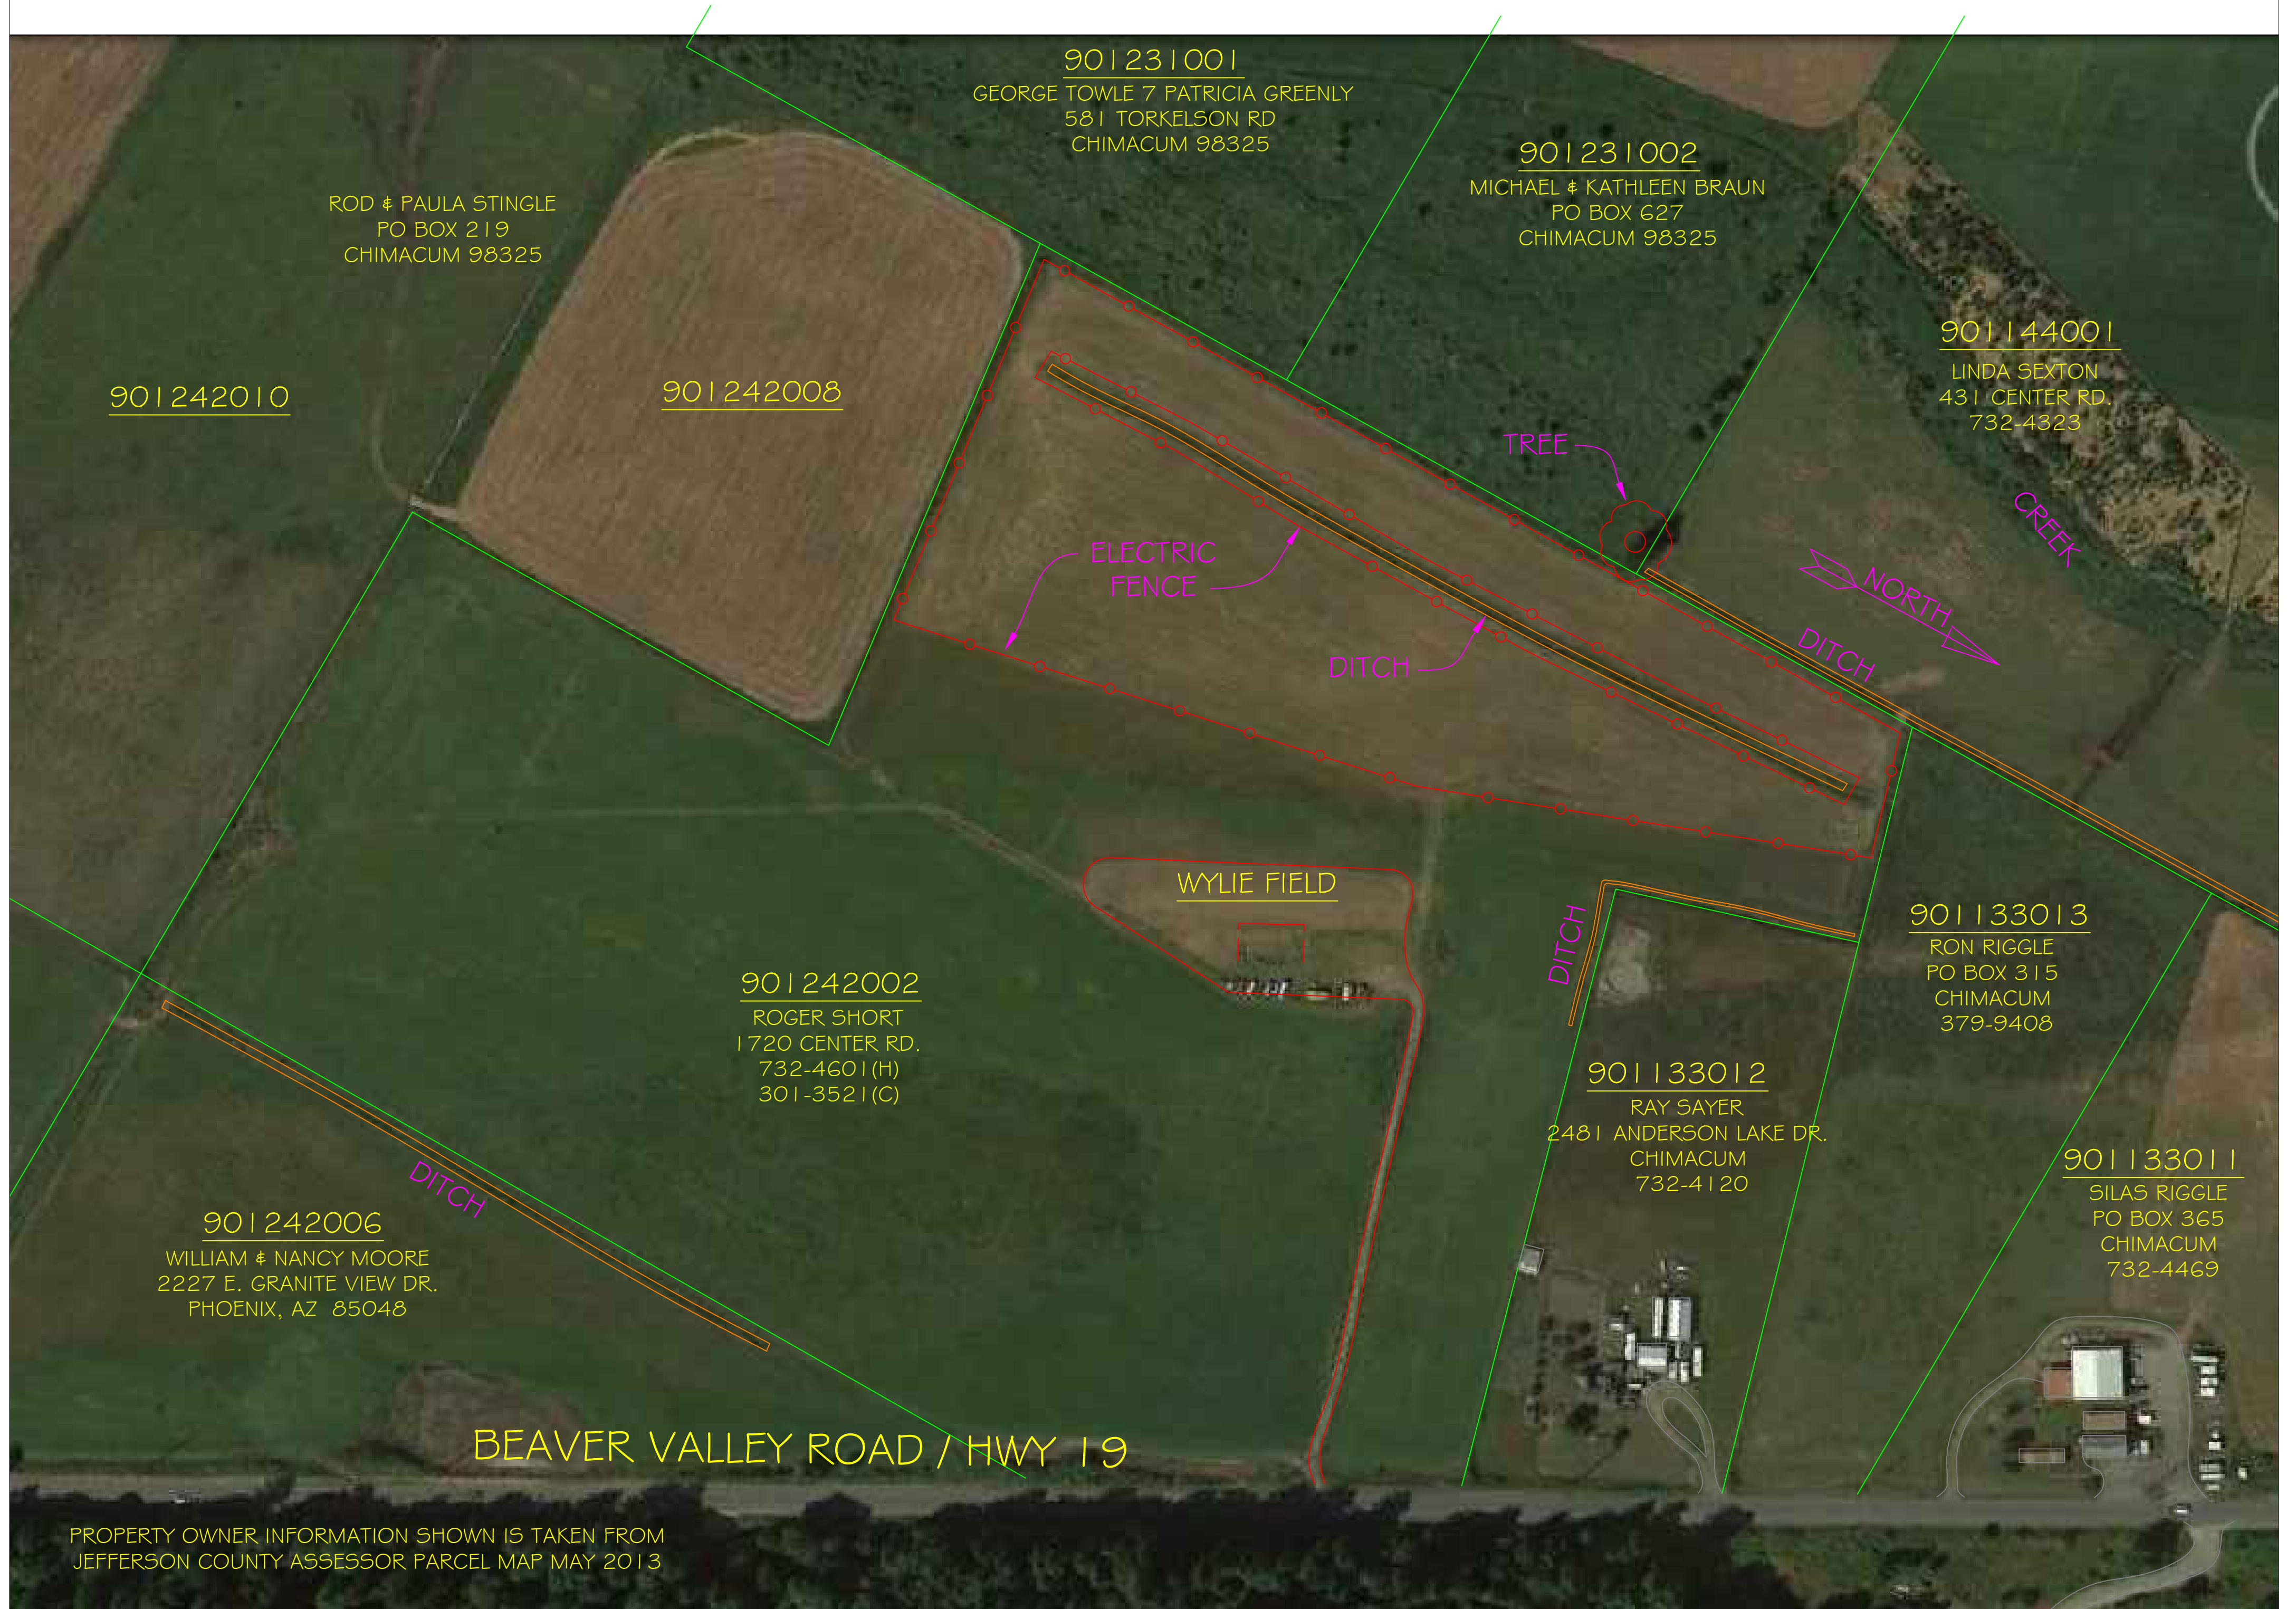

WYLIE FIELD PROPERTY INFO

901231001
GEORGE TOWLE 7 PATRICIA GREENLY
581 TORKELSON RD
CHIMACUM 98325

901231002
MICHAEL & KATHLEEN BRAUN
PO BOX 627
CHIMACUM 98325

ROD & PAULA STINGLE
PO BOX 219
CHIMACUM 98325

901144001
LINDA SEXTON
431 CENTER RD.
732-4323

901242010

901242008

TREE

ELECTRIC
FENCE

DITCH

NORTH
DITCH

CREEK

WYLIE FIELD

DITCH

901133013
RON RIGGLE
PO BOX 315
CHIMACUM
379-9408

901242002
ROGER SHORT
1720 CENTER RD.
732-4601(H)
301-3521(C)

901133012
RAY SAYER
2481 ANDERSON LAKE DR.
CHIMACUM
732-4120

901133011
SILAS RIGGLE
PO BOX 365
CHIMACUM
732-4469

DITCH

901242006
WILLIAM & NANCY MOORE
2227 E. GRANITE VIEW DR.
PHOENIX, AZ 85048

BEAVER VALLEY ROAD / HWY 19